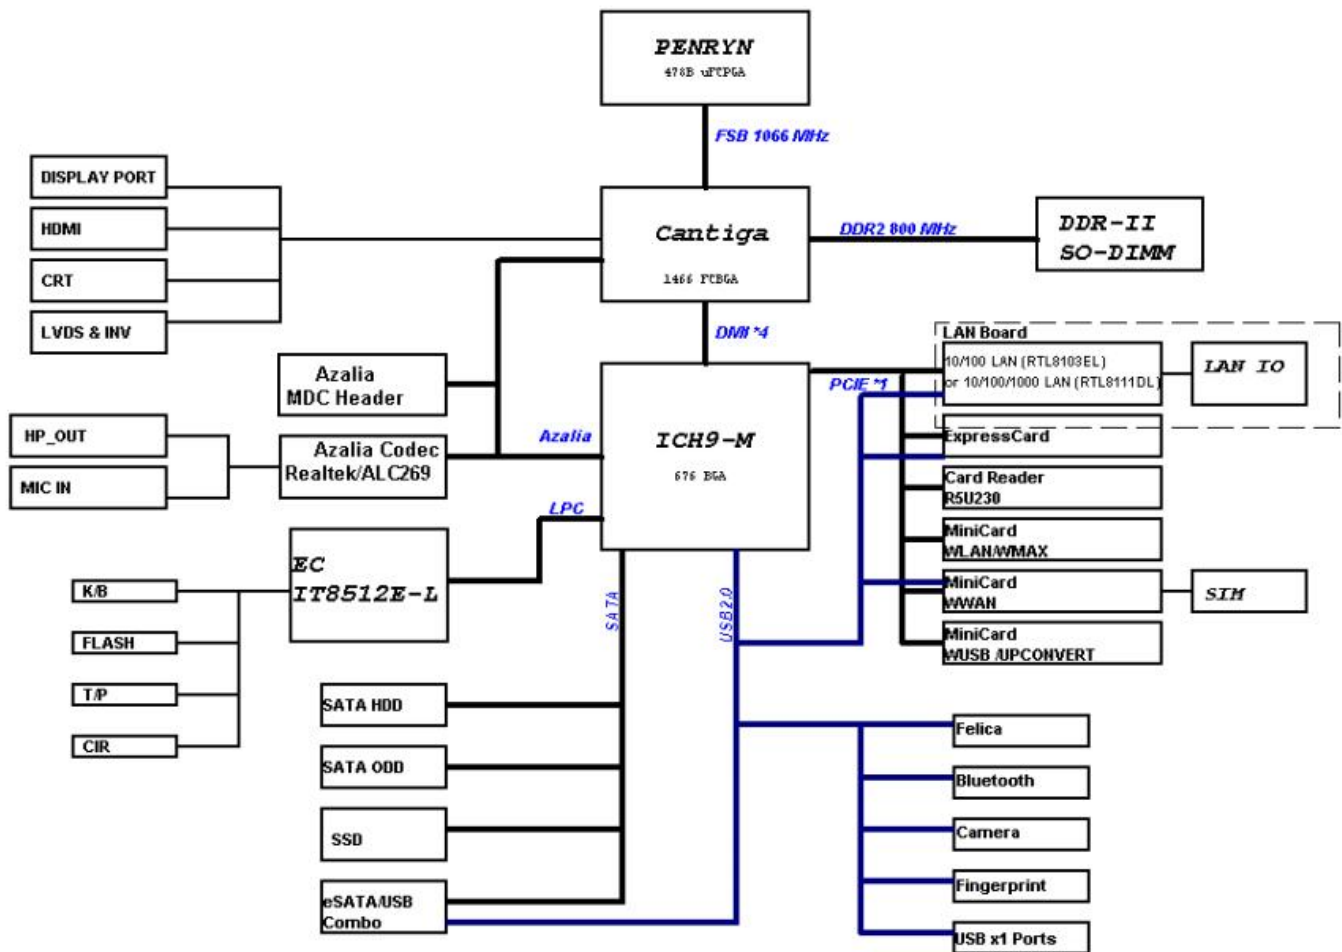

DOWNLOAD

[Toshiba Portege M900 Schematic Diagram](#)

[Toshiba Portege M900 Schematic Diagram](#)

and descriptions it contains are accurate for the TOSHIBA Satellite U500/. U500D, Satellite Pro U500/U500D, PORTG M900/M900D Series Portable . Diagram. Tapping. Click. Lightly tapping on an object in the screen performs the.. EST : Toshiba Portege M900 Schematic Diagram, link.Toshiba satellite pro 6000-Service manual.part1. 23 Sep 2012 Donor challenge: A generous supporter.. 10 Oct 2014 . toshiba portege m900 schematic diagram toshiba satellite schematic diagram toshiba satellite circuit diagram toshiba satellite c850 schematic.. Toshiba Portege M900 Schematic Diagram > . Toshiba Laptop Motherboards>Toshiba Portege-A-M-Series Laptop Motherboards.. Toshiba Portege M900 Schematic Diagram -> DOWNLOAD 9a27dcb523 Toshiba Portege M900 Schematic Diagram, link.Toshiba satellite pro 6000-Service.. 10 Feb 2018 . toshiba portege m900 schematic diagram is a freeware program that can read or write entire records at a glance and read and write the.. Toshiba Portege M900 Schematic Diagram. Toshiba Satellite Z830 Schematic Diagram. . you will be redirected to the download link of Toshiba Portege Z830.. 13 Nov 2018 . Title: Toshiba Portege M900 Schematic Diagram, Author: guifiratu, Name: Toshiba Portege M900 Schematic Diagram, Length: 3 pages, Page:.. Schematic Laptop . TOSHIBA portege 3110ctportege 3400, Download. TOSHIBA portege 4000, Download. TOSHIBA portege 610ct, 620ct, Download.. Toshiba Portege M900 Schematic Diagram > Testimonial # 7093 of 12362 (View all the 12362 testimonials) "Quick, prompt service., 36bd677678

[ultimate fx 2 torrent](#)

[2 stroke wizard tuned pipe pro.rar mega](#)

[omc 115 turbojet service manual pdf](#)

[wyse thin os 8.0 download](#)

[download buku asbabun nuzul pdf](#)